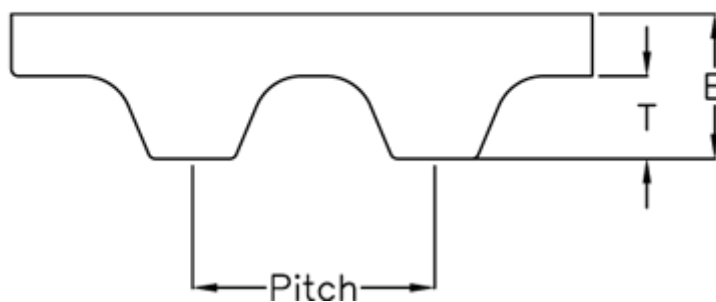

Article number: 602776290636

Description: Gates Timing Belt Synchropower PU32 T10DL 630

Measures

Height B mm	= 7
Height T mm	= 2.5
Length	= 630
Number of teeth	= 63
Pitch	= 10
Type	= PU 32 T10 DL 630
Width	= 32